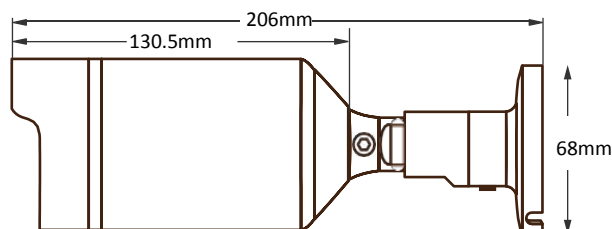

Dimensions

Specification

CAMERA		
Model No.	EFB-36-4/B	EFB-36-5/B
Sensor	1/3.2" CMOS	1/1.8" CMOS
Day/Night	Auto - controlled by ICR	
Min. illumin.	0.01Lux @ F1.2(Color) / 0.001Lux @ F1.2(B/W)	
Lens	3.6mm Fixed Lens	
IR LED	36 LEDs	
IR Range	30m (98ft)	
VIDEO		
Compression	H.265 / H.264, Support Dual-stream	
Main Stream	4MP (2560×1440)	5MP (2592×1920)
Sub Stream	D1 (704×576)	D1 (704×576)
Frame Rate	25fps	25fps
Shutter	1/50(1/60)s to 1/10,000s	
Function	2D/3D-NR, D - WDR	
NETWORK		
Interface	75ohm BNC Port (Ethernet over Coax)	
Cable Type	75ohm Coaxial Cable (RG-59/ RG-6/ RG-11)	
Data Range	over 1000m (3,280ft)	
Protocol	RTSP/ FTP/ PPPOE/ DHCP/ DDNS/ NTP/ UPnP	
Compliance	ONVIF	
Mobile phone	iPhone, iPad, Android Phone/Tablet	
ELECTRICAL		
Interface	75ohm BNC Port (Power over Coax)	
Cable Type	75ohm Coaxial Cable (RG-59/ RG-6/ RG-11)	
Power Range	over 300m(1,000ft)	
Input Voltage	DC48V	
PoC Output	DC12V	
Consumption	<12W	
GENERAL		
Housing	Metal, IP 67	
Operating conditions	-20°C ~ +60°C / Less than 95% RH	
Dimension	206 mm x 130.5mm x 68mm	
Net weight	0.65kgs	
Gross weight	0.75kgs	