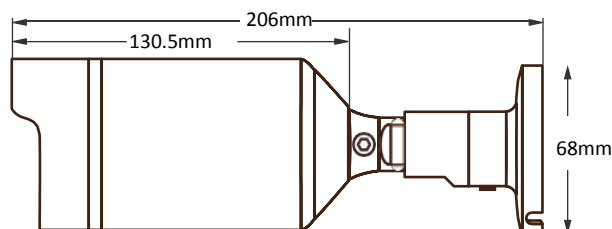

Dimensions

Specification

CAMERA	
Sensor	1/2.7" CMOS
Day/Night	Auto-controlled by ICR
Min. illumin.	0.1 lux @ F1.2, AGC on, 0 lux with IR on
Lens	3.6mm Fixed Lens
IR LED	36 LEDs
IR Range	30m (98ft)
VIDEO	
Compression	H.264, Support Dual-stream
Main Stream	1080P
Sub Stream	D1 (704x576)
Frame Rate	25fps
Shutter	1/50(1/60)s to 1/10,000s
Function	2D/3D-NR, D-WDR
NETWORK	
Interface	75ohm BNC Port (Ethernet over Coax)
Cable Type	75ohm Coaxial Cable (RG-59/ RG-6/ RG-11)
Data Range	over 1000m (3,280ft)
Protocol	RTSP/ FTP/ PPPOE/ DHCP/ DDNS/ NTP/ UPnP
Compliance	ONVIF
Mobile phone	iPhone, iPad, Android Phone/Tablet
ELECTRICAL	
Interface	75ohm BNC Port (Power over Coax)
Cable Type	75ohm Coaxial Cable (RG-59/ RG-6/ RG-11)
Power Range	over 300m(1,000ft)
Input Voltage	DC48V
PoC Output	DC12V
Consumption	<12W
GENERAL	
Housing	Metal, IP 67
Operating conditions	20°C ~ +60°C / Less than 95% RH
Dimension	206 mm x 130.5mm x 68 mm
Net weight	0.65kgs
Gross weight	0.75kgs